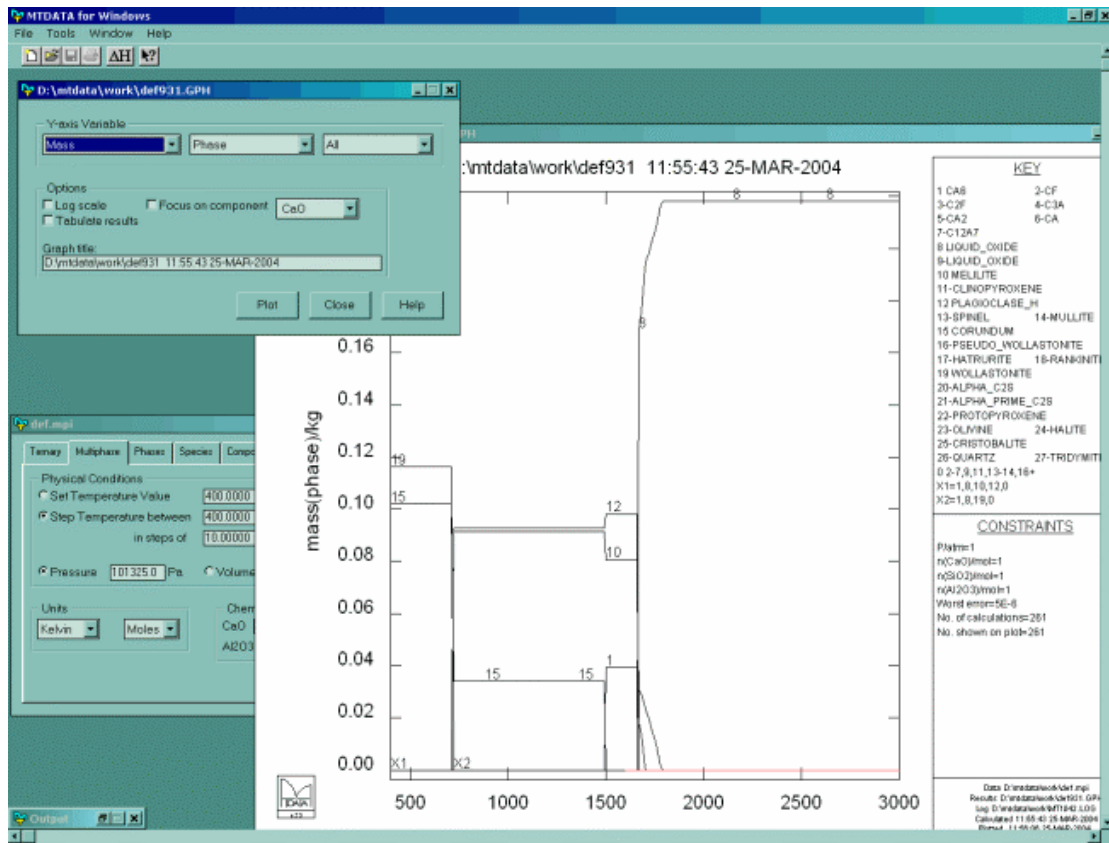

MTDATA for Windows screenshots

Figure 1: A typical MTDATA Windows session

Figure 2: A binary diagram plotted using MTDATA for Windows